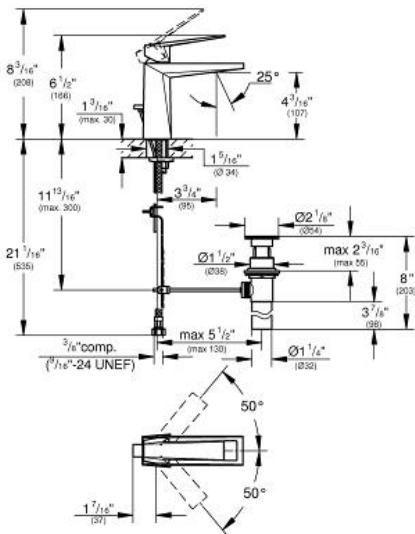

ALLURE
Lavatory centerset
M-Size

MODEL # 2303400A

Pure Freude an Wasser

GROHE America, Inc | 200 North Gary Avenue, Suite G, Roselle, IL 60172
Phone: +1 (800) 444-7643 | Fax: +1 (800) 225-2778 | us-customerservice@grohe.com

Product Description:
Lavatory centerset
M-Size

Standard Specification:

- Single hole installation
- **GROHE SilkMove** 28 mm ceramic cartridge
- **GROHE StarLight** chrome finish
- **GROHE EcoJoy** technology for less water and perfect flow
- Spout with integrated flow control
- 1 1/4" pop-up waste set
- Stainless steel flex lines
- Temperature limiter
- **GROHE QuickFix** rapid installation system
- Metal lever handle
- Max flow rate: 1.2 gpm (4.56 L/min)

Color:

- 2303400A StarLight Chrome